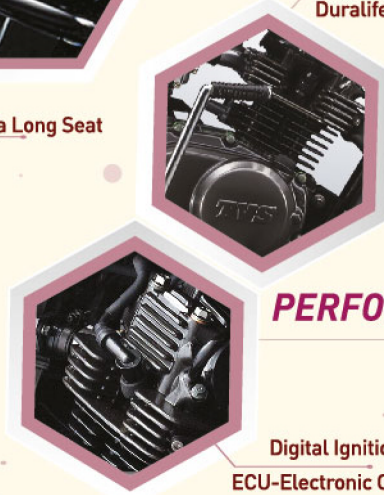

Extra Long Seat

Telescopic Oil Damped Shock Absorber

5 Step Adjustable Hydraulic Shock Absorber

Long Life 110cc Duralife Engine

MILEAGE

Econometer

ETFi Technology

PERFORMANCE

Digital Ignition
ECU-Electronic Control Unit

Premium Colours

Black Red

Black Blue

Mercury Grey

White Red

White Purple

Volcano Red